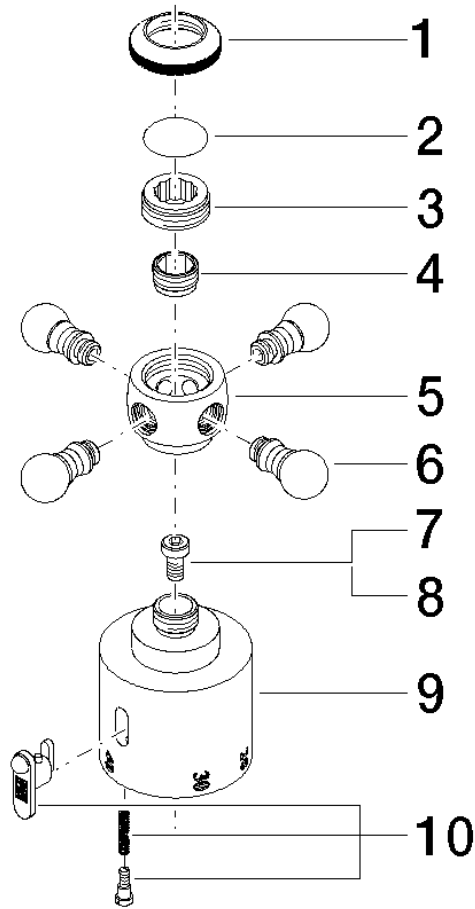

ST 050 304 6360

Parts for other finishes can be found here: Brushed Platinum

Spare parts list

No.	Item Number	Name	Quantity used	Delivery time
1	09 20 36 005-00	handle	1	10
2	09 26 01 016 90	accessories	1	2
3	09 20 83 006 90	handle	1	2
4	09 24 03 119 90	nipple	1	2
6	09 20 36 004-00	handle	4	10
7	90 30 30 027 00 90	screw	1	2
8	09 30 33 004 90	screw	1	2
10	90 21 33 020 00 90	handle	1	2