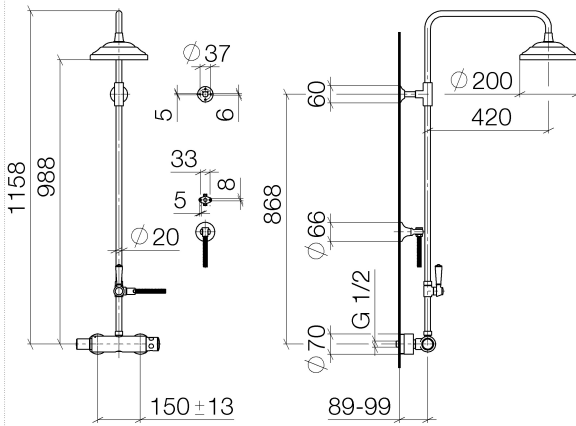

ST 050 304 6360

- shower with fixed riser projection 420mm
- rain shower Ø 200 mm
- rain shower with anti-scale system
- max. rainshower flow 14 l/min
- Function from: 8 l/min
- rotary diverter for fixed-riser shower/hand shower
- height of fittings up to rain shower (bottom edge) 985mm
- height of fittings up to top edge of elbow 1160mm
- two-part push-on rosette Ø 65 mm
- rosette for shower holder Ø 65mm
- rosette for wall mounting Ø 60mm
- gauge 150 mm - 13 mm
- metal shower hose 1250mm with integrated anti-twist protection
- 1/2" connection
- Pipe diameter 20 mm

## MADISON Showerpipe with shower thermostat - Chrome

---

MADISON

ST 050 304 6360

ST 050 304 6360

1:10

**Flow rate chart**

**Certificates**

LGA\_38665.

ST 050 304 6360

**Spare parts list**

No.	Item Number	Name	Quantity used	Delivery time
1	04 12 05 038 01-00	shower	1	60
2	04 28 22 101 20-00	spout	1	10
3	90 14 10 011 00 90	seal	1	2
4	90 17 11 037 01-00	holder	1	10
5	90 28 22 104 00-00	pipe	1	10
6	28 050 410-00	holder	1	60
7	28 104 970-00	Metal shower hose 1/2" x 1/2" x 1250 mm - Chrome	1	2
8	09 14 10 122 90	seal	1	2
9	11 170 370-00	MADISON Lever insert - Chrome	1	10
10	90 17 09 045 01-00	diverter	1	10
11	90 28 22 103 00-00	pipe	1	10
12	90 14 20 002 00 90	seal	1	2
13	04 17 01 044 01-00	fitting	1	10