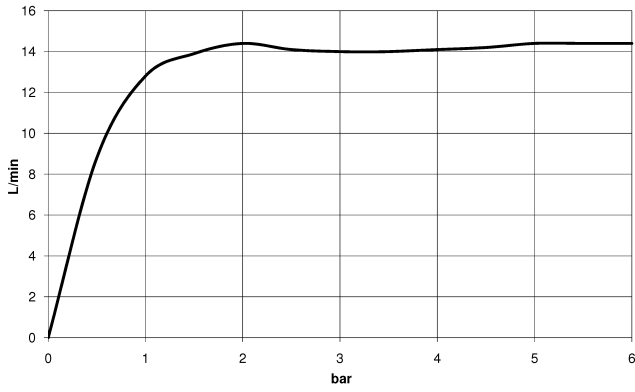

## MADISON Showerpipe with shower thermostat - Chrome

---

MADISON

ST 050 304 6360

ST 050 304 6360

1:10

**Flow rate chart**

**Certificates**