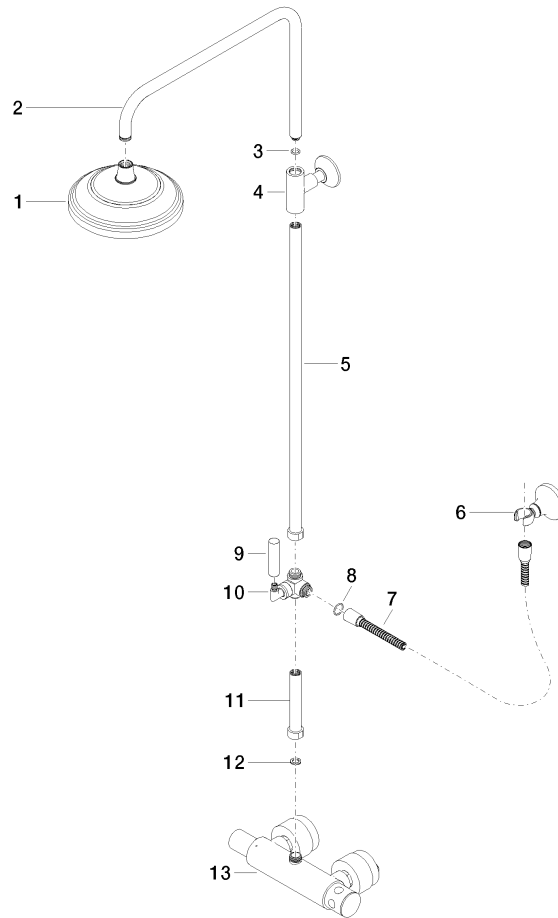

ST 050 304 6360

- shower with fixed riser projection 420mm
- rain shower Ø 200 mm
- rain shower with anti-scale system
- max. rainshower flow 14 l/min
- Function from: 8 l/min
- rotary diverter for fixed-riser shower/hand shower
- height of fittings up to rain shower (bottom edge) 985mm
- height of fittings up to top edge of elbow 1160mm
- two-part push-on rosette Ø 65 mm
- rosette for shower holder Ø 65mm
- rosette for wall mounting Ø 60mm
- gauge 150 mm - 13 mm
- metal shower hose 1250mm with integrated anti-twist protection
- 1/2" connection
- Pipe diameter 20 mm

## MADISON Showerpipe with shower thermostat - Chrome

---

MADISON

ST 050 304 6360

ST 050 304 6360

1:10

**Flow rate chart**

**Certificates**

LGA\_38665.

ST 050 304 6360

**Spare parts list**

No.	Item Number	Name	Quantity used	Delivery time
1	04 12 05 038 01-00	shower	1	60
2	04 28 22 101 20-00	spout	1	10
3	90 14 10 011 00 90	seal	1	2
4	90 17 11 037 01-00	holder	1	10
5	90 28 22 104 00-00	pipe	1	10
6	28 050 410-00	holder	1	60
7	28 104 970-00	Metal shower hose 1/2" x 1/2" x 1250 mm - Chrome	1	2
8	09 14 10 122 90	seal	1	2
9	11 170 370-00	MADISON Lever insert - Chrome	1	10
10	90 17 09 045 01-00	diverter	1	10
11	90 28 22 103 00-00	pipe	1	10
12	90 14 20 002 00 90	seal	1	2
13	04 17 01 044 01-00	fitting	1	10